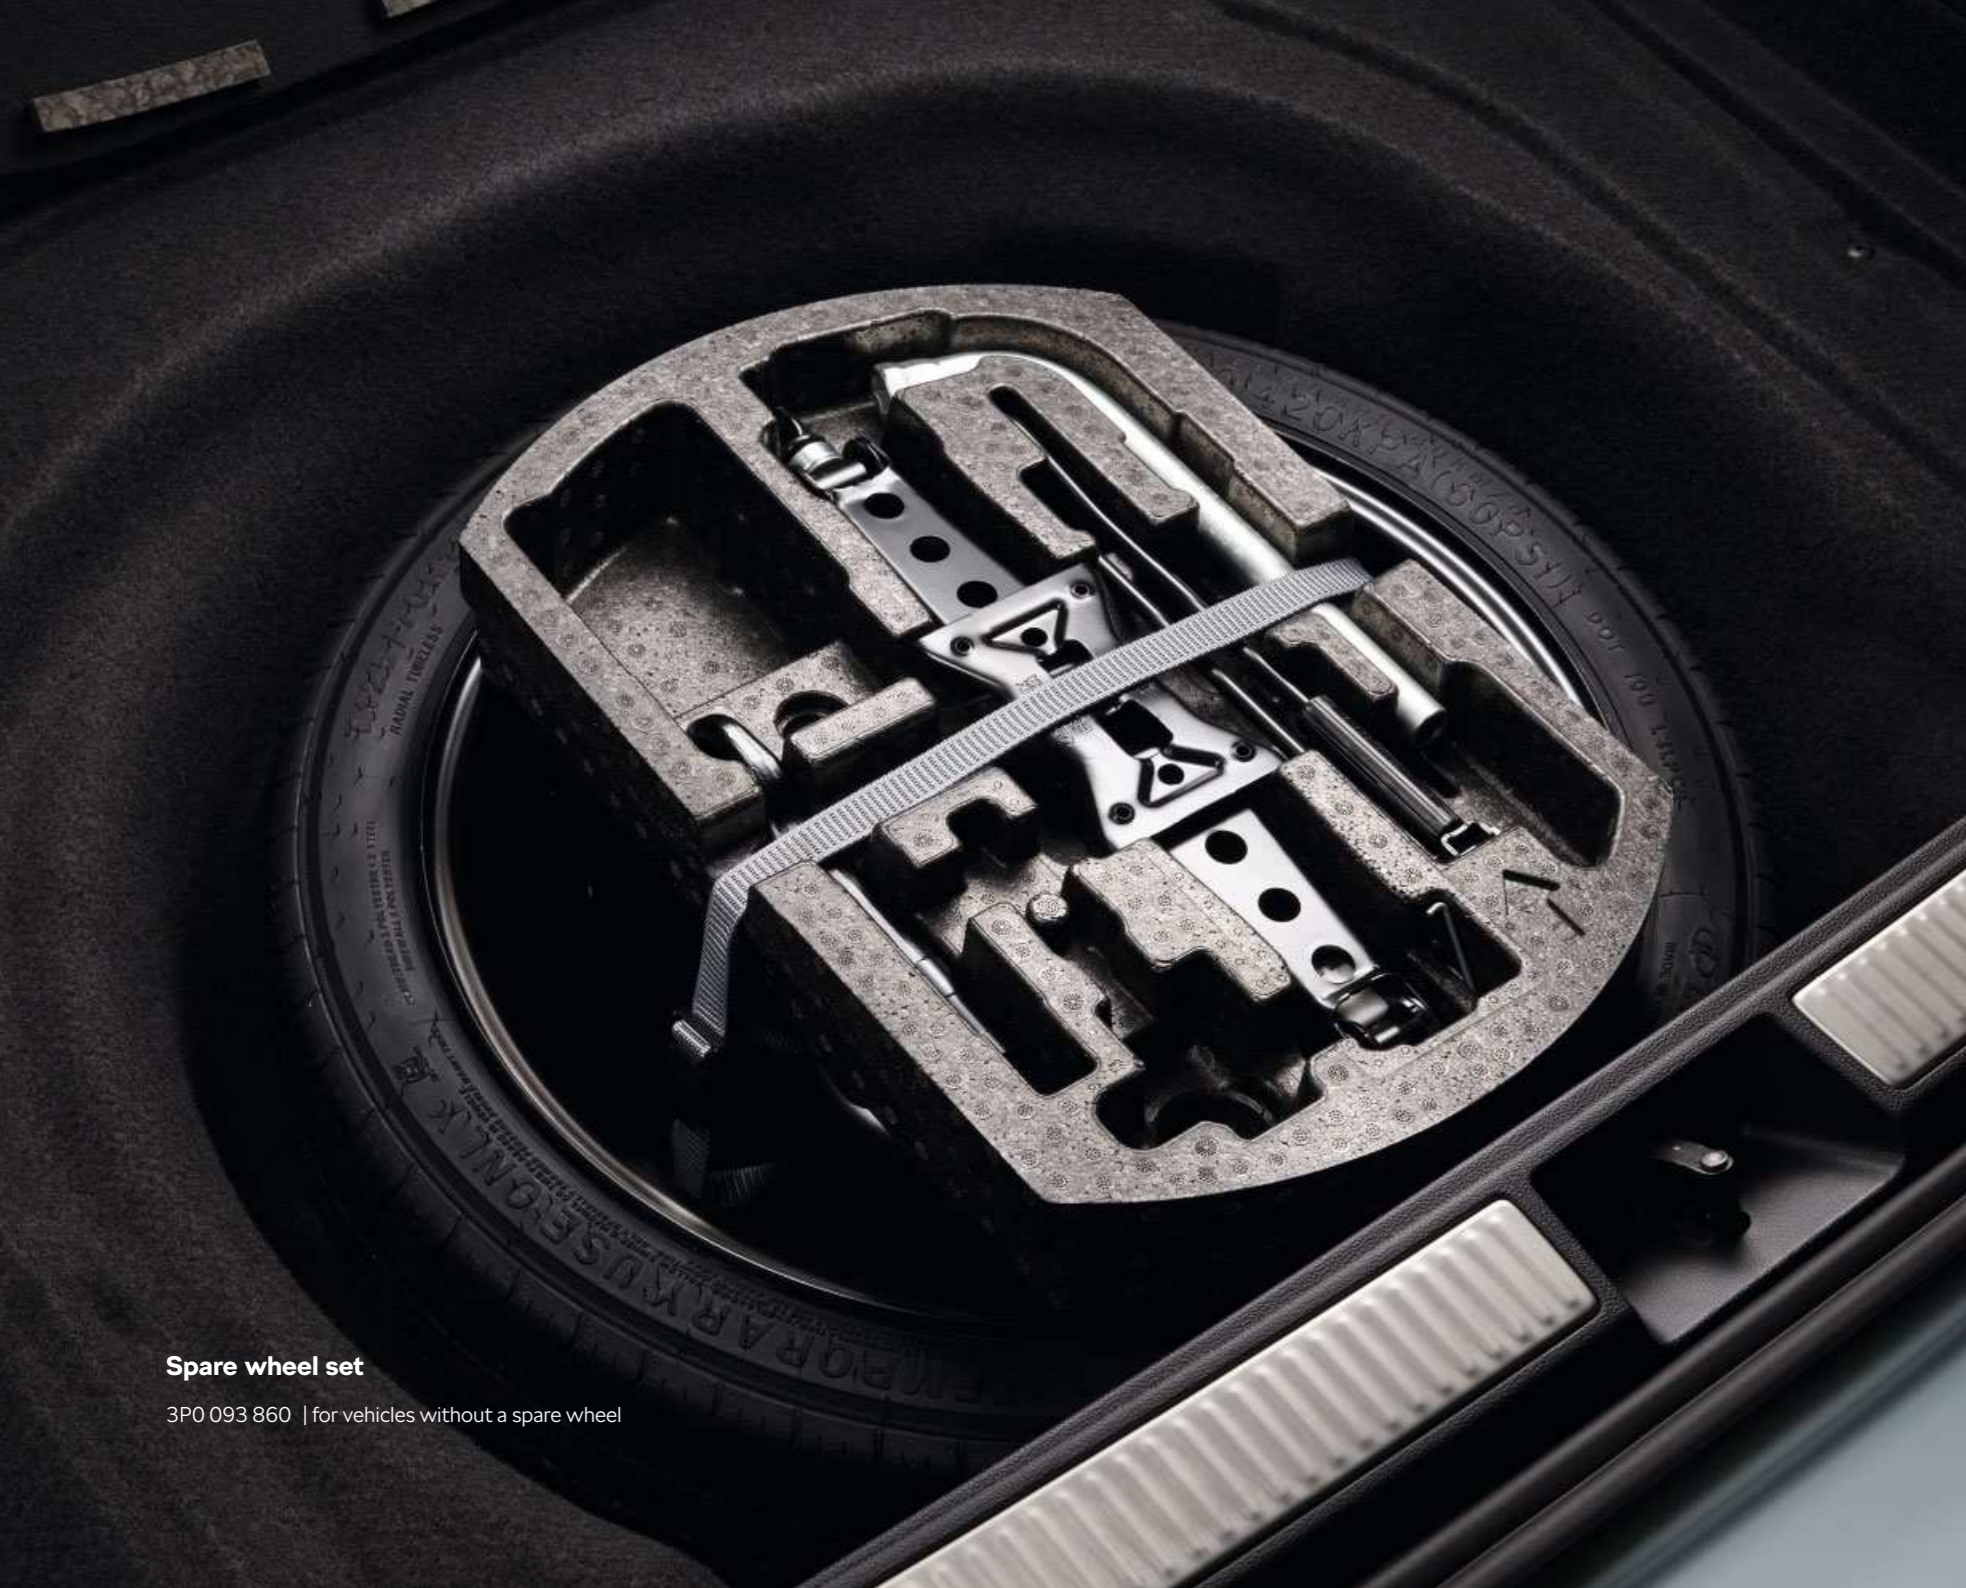

Spare wheel set

3P0 093 860 | for vehicles without a spare wheel

**Assembly
manual**