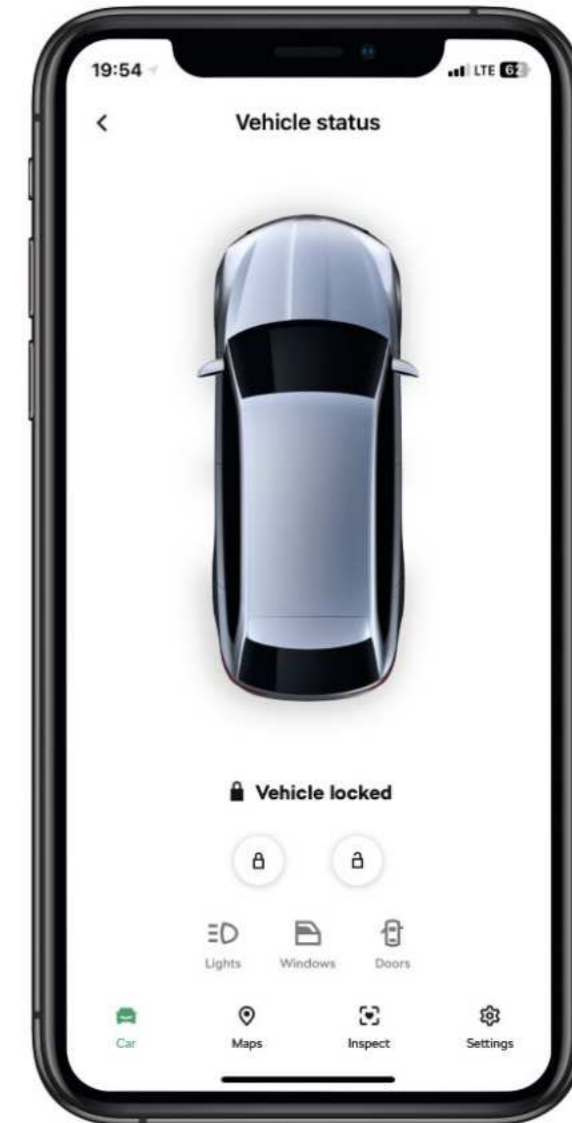

000 051 443J

MyŠkoda

Škoda connect and other digital services in your pocket.

It's about the journey, not just the destination and with the Škoda Superb, everyone in the vehicle can enjoy the trip. A connected multimedia system makes it easy to communicate with friends and family, get the information you need, and keep you and your passengers happy and entertained while you drive.

With MyŠkoda you can enjoy even greater interaction with your vehicle. Use the app to remotely check the status of your vehicle, lock or unlock it, or display its parking position. Benefit from statistical insights into your last trip and use them to plan a more efficient route next time. The app also offers access to the vehicle manual or allows you to interact with your preferred service partner, with a number of further functions just waiting to be explored.

With MyŠkoda in place, your car remains under your control at all times. The app is available for download via the App Store (iOS) and Google Play (Android). Škoda Connect services are available based on the ordered service bundle: Infotainment Online or Proactive Service and Remote Access.