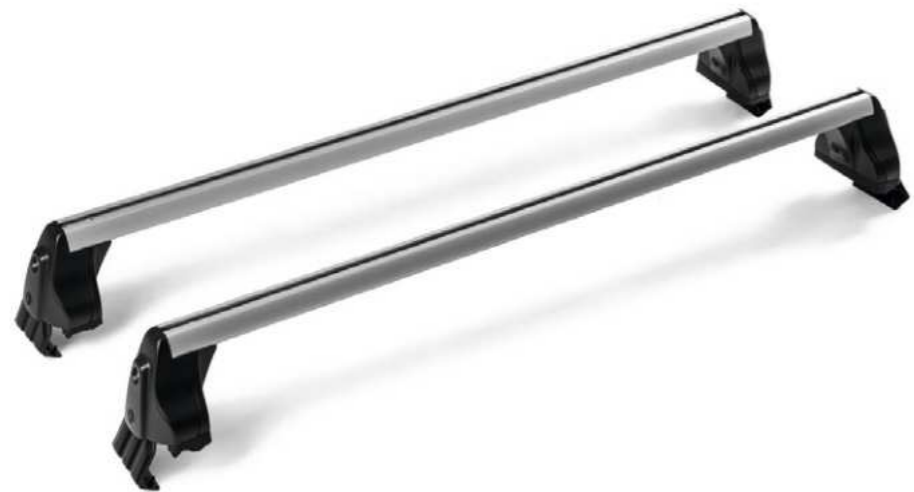

**Towbar adapter – from 13-pin  
to 7-pin socket**

EAZ 000 001A

**Basic roof rack**

3P3 071 126 | Limo

**Transverse roof rack**

3P0 071 151 | Combi

**Lockable bicycle rack - stainless steel**

000 071 128D