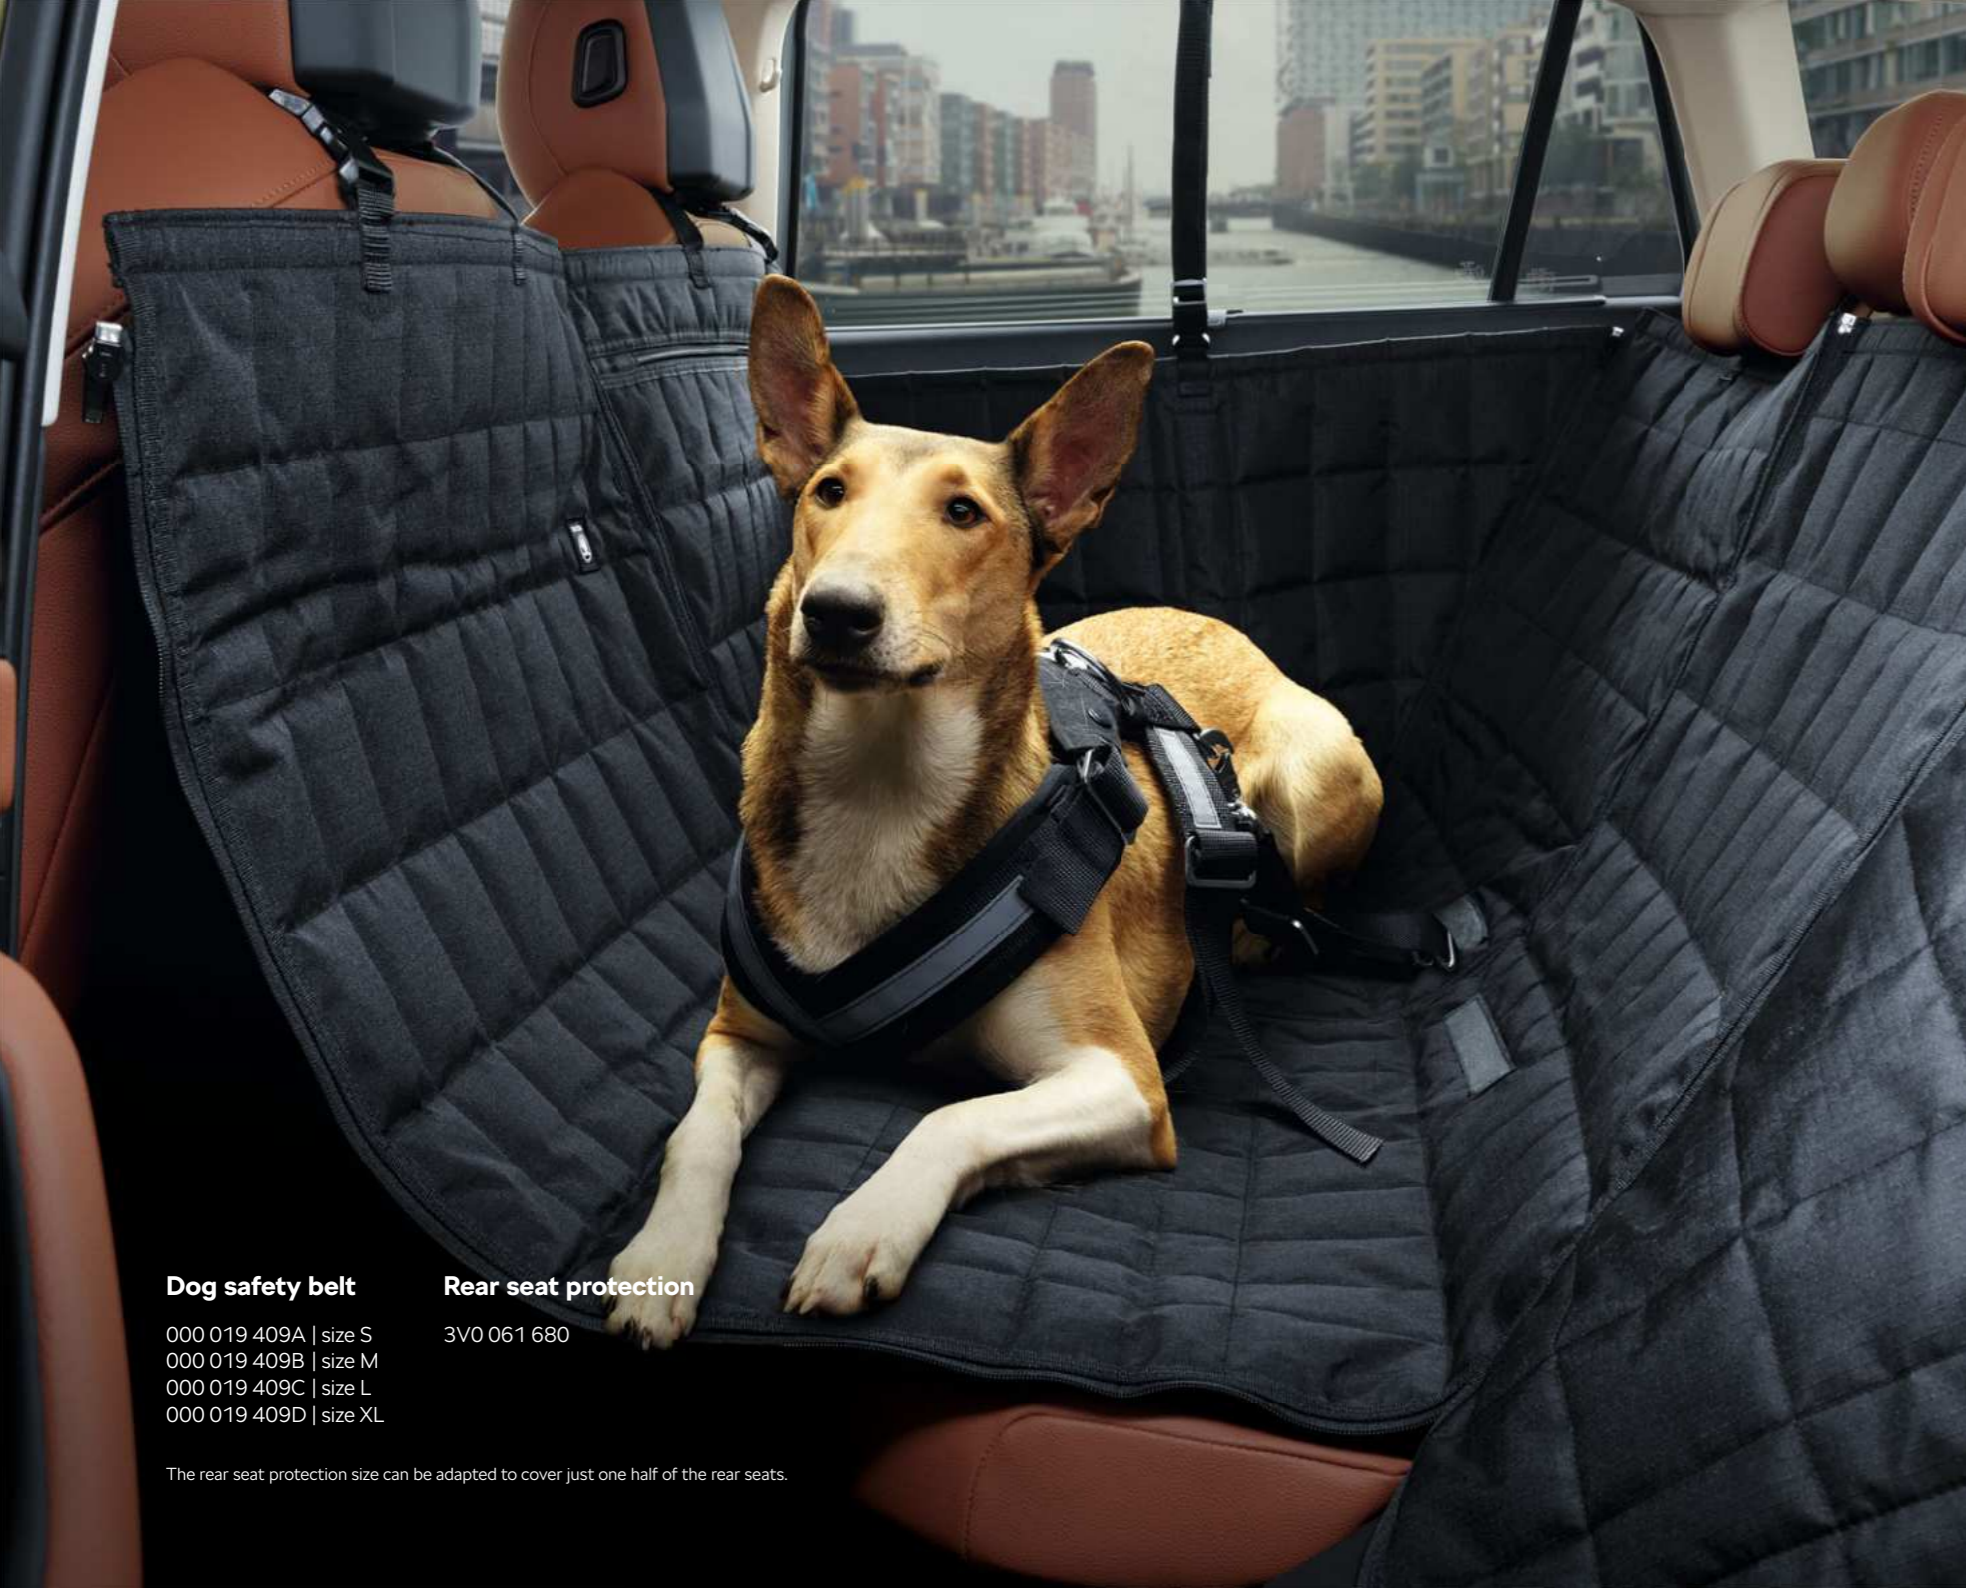

**Roof box 512 I\***

57H 071 200 | black

\* The roof box is accessible from both sides for comfortable loading and unloading of gear.

Safety

**Dog safety belt**

000 019 409A | size S  
000 019 409B | size M  
000 019 409C | size L  
000 019 409D | size XL